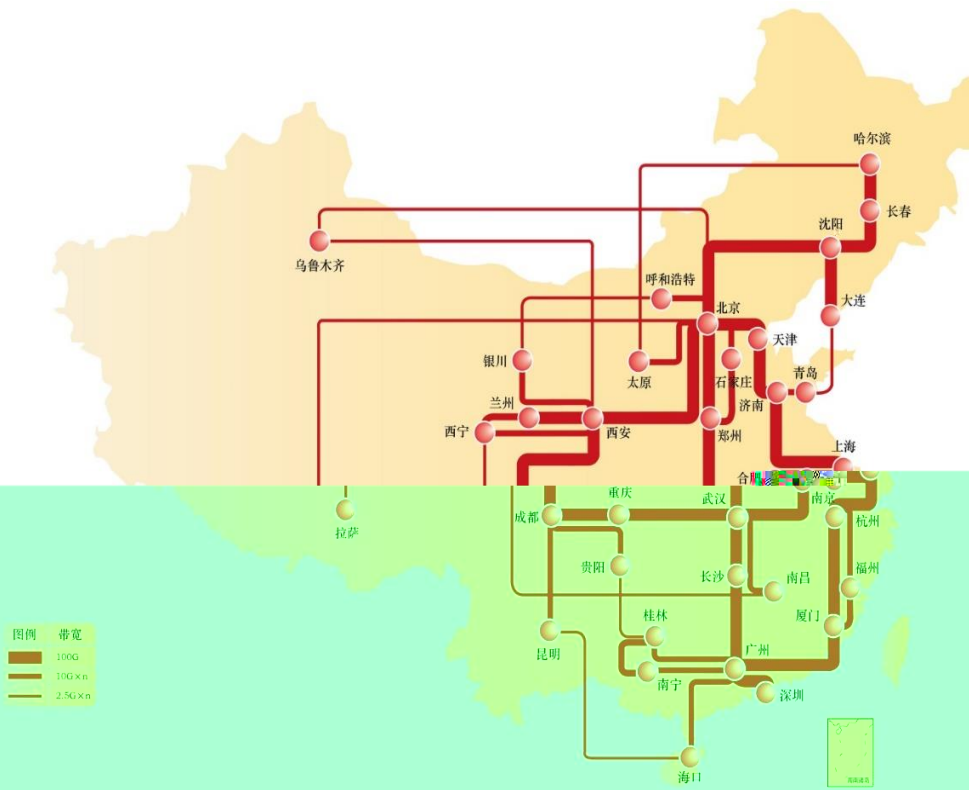

# CERNET Overall Structure

# CERNET: biggest NREN in China

- 36 PoPs (**23 100G PoPs**) in 36 cities in mainland China and 1 POP in HK and 1 POP in LA
- covered 31 provinces over 200 cities over **2600(2300 in 2015) universities and institutes** over 25M users

# CERNET/CNGI Exchange Point

58G Domestic

43G International