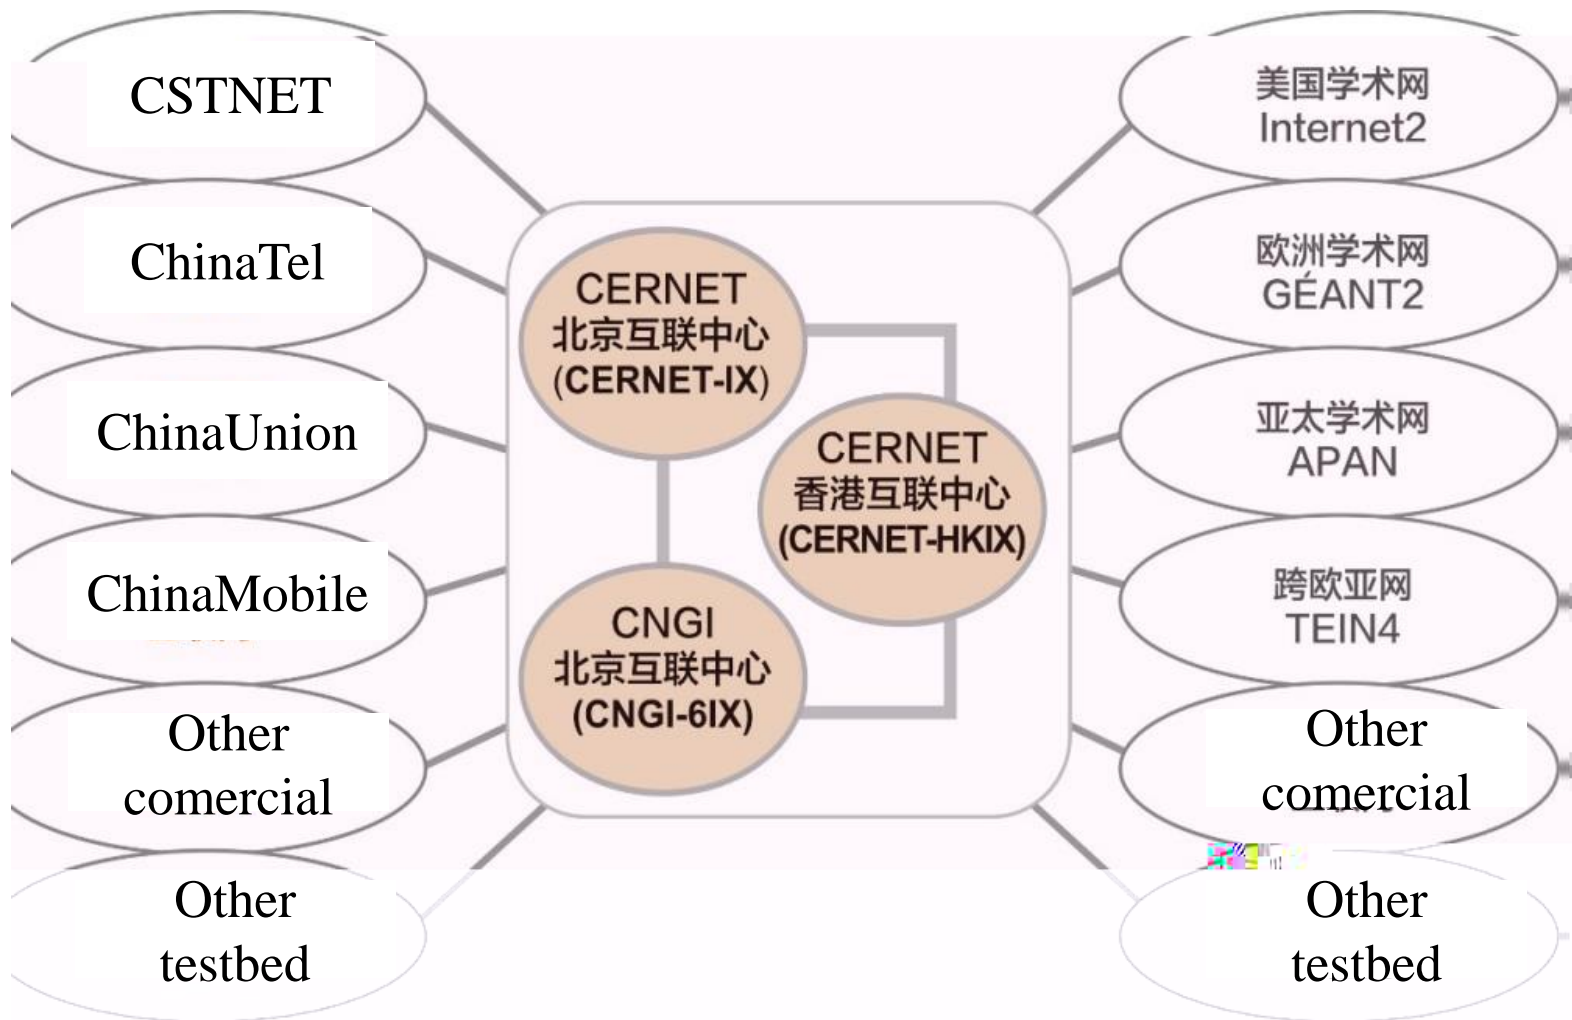

CERNET IPv4 Backbone in 2016

# CNGI CERNET2 IPv6 Backbone

- Pure IPv6 Backbone
- 25 PoPs in 20 cities
- Bandwidth 2.5G -10G
- cover 600 universities and institutes, 5M end users
- Expect a major updates(phase 2) in 2017

CERNET2 Pure IPv6 Backbone in 2016

# CERNET/CNGI Exchange Point

58G Domestic

43G International

# China Future Internet Testbed

Under construction   software-  
defined, new architecture, AI?