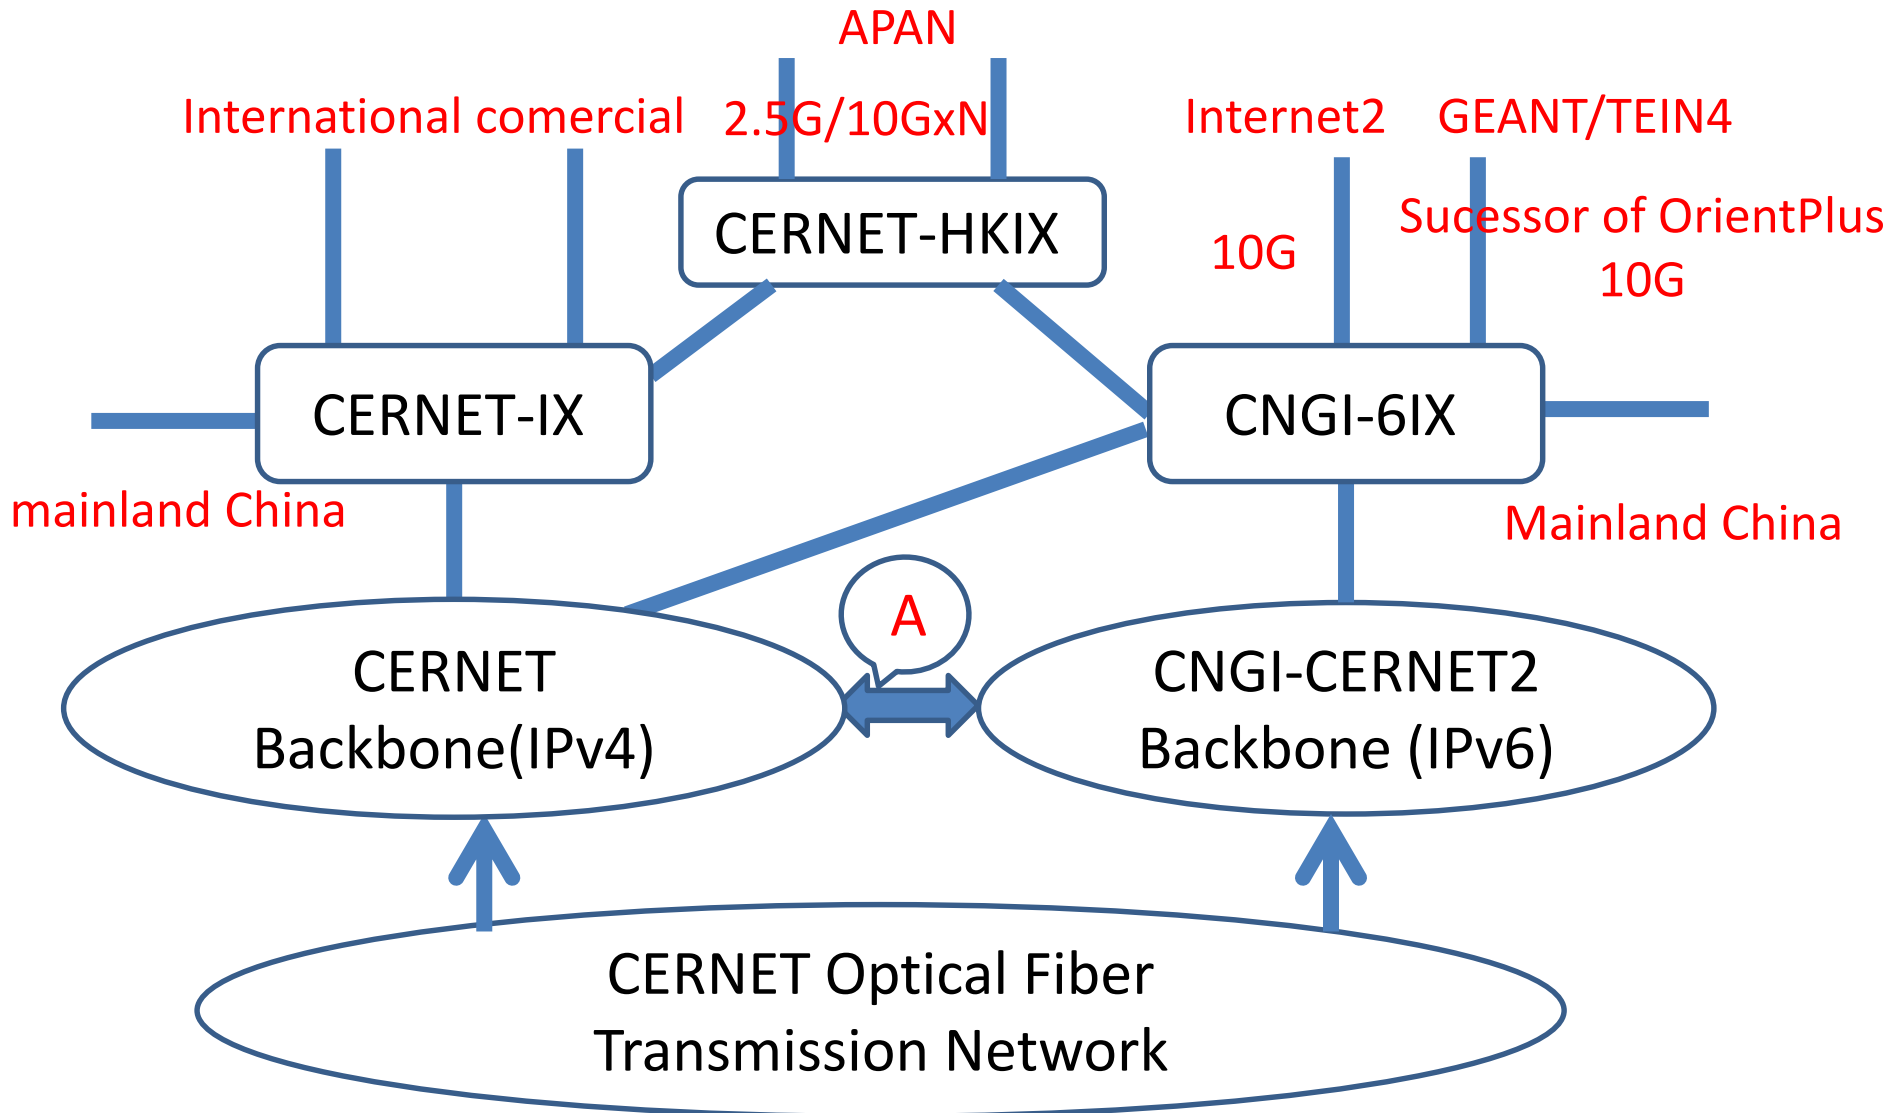

# CERNET Overall Structure

# CERNET: biggest NREN in China

- 36 PoPs (**23 100G PoPs**) in 36 cities in mainland China and 1 POP in HK and 1 POP in LA
- covered 31 provinces over 200 cities over **2600(2300 in 2015) universities and institutes** over 25M users