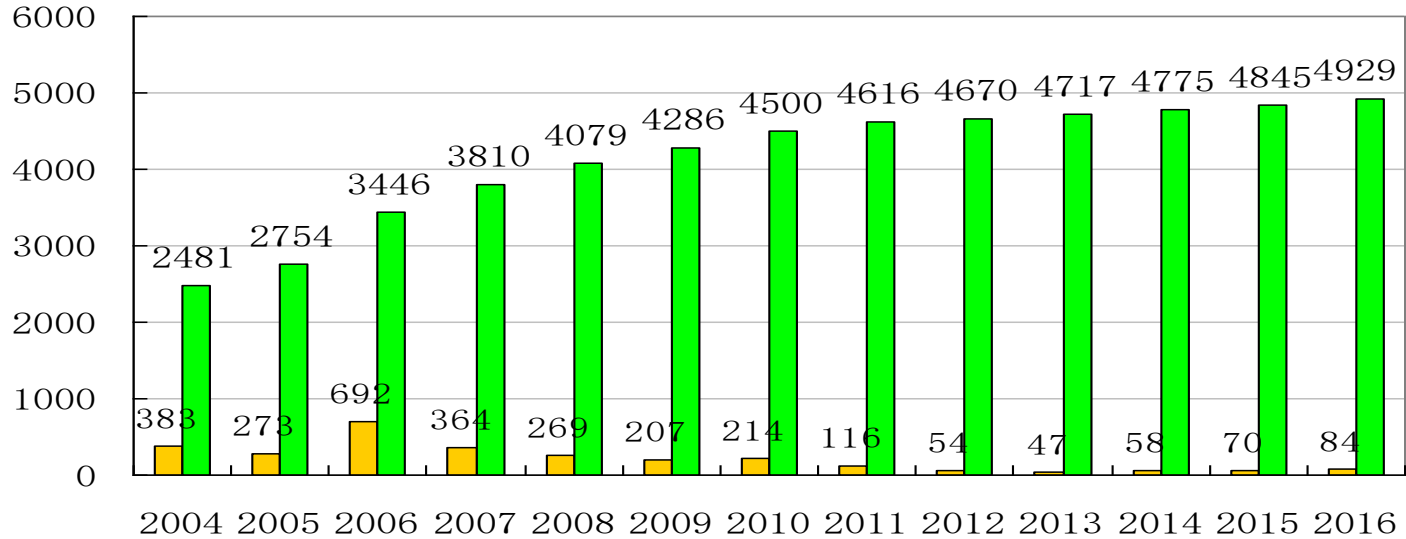

IP Assignments