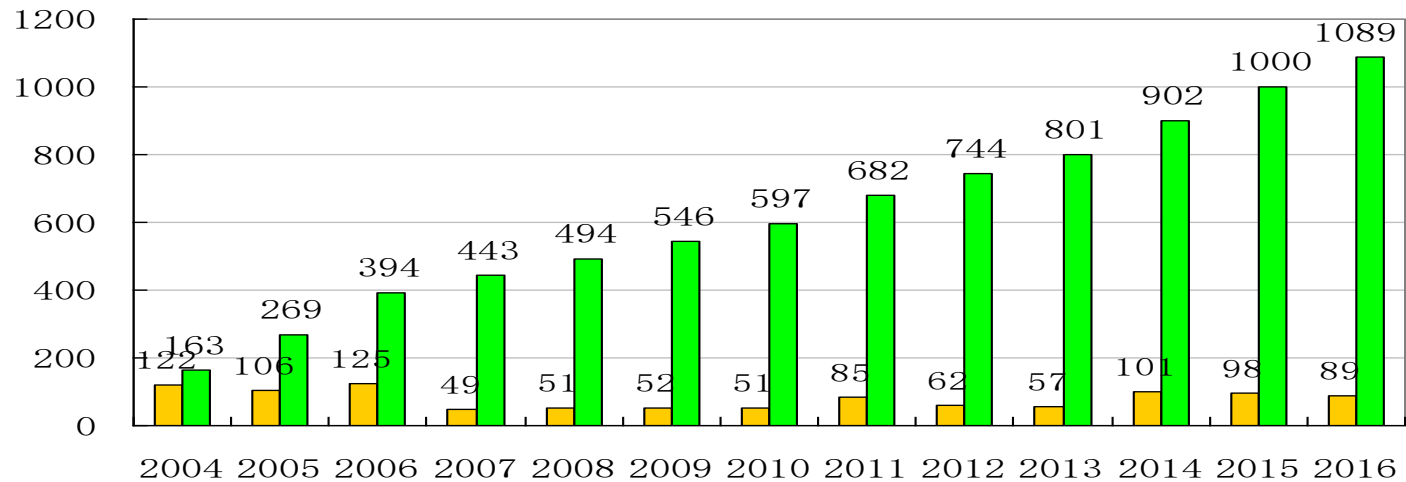

■ IPv4 assignments yearly ■ IPv4 assignments totally