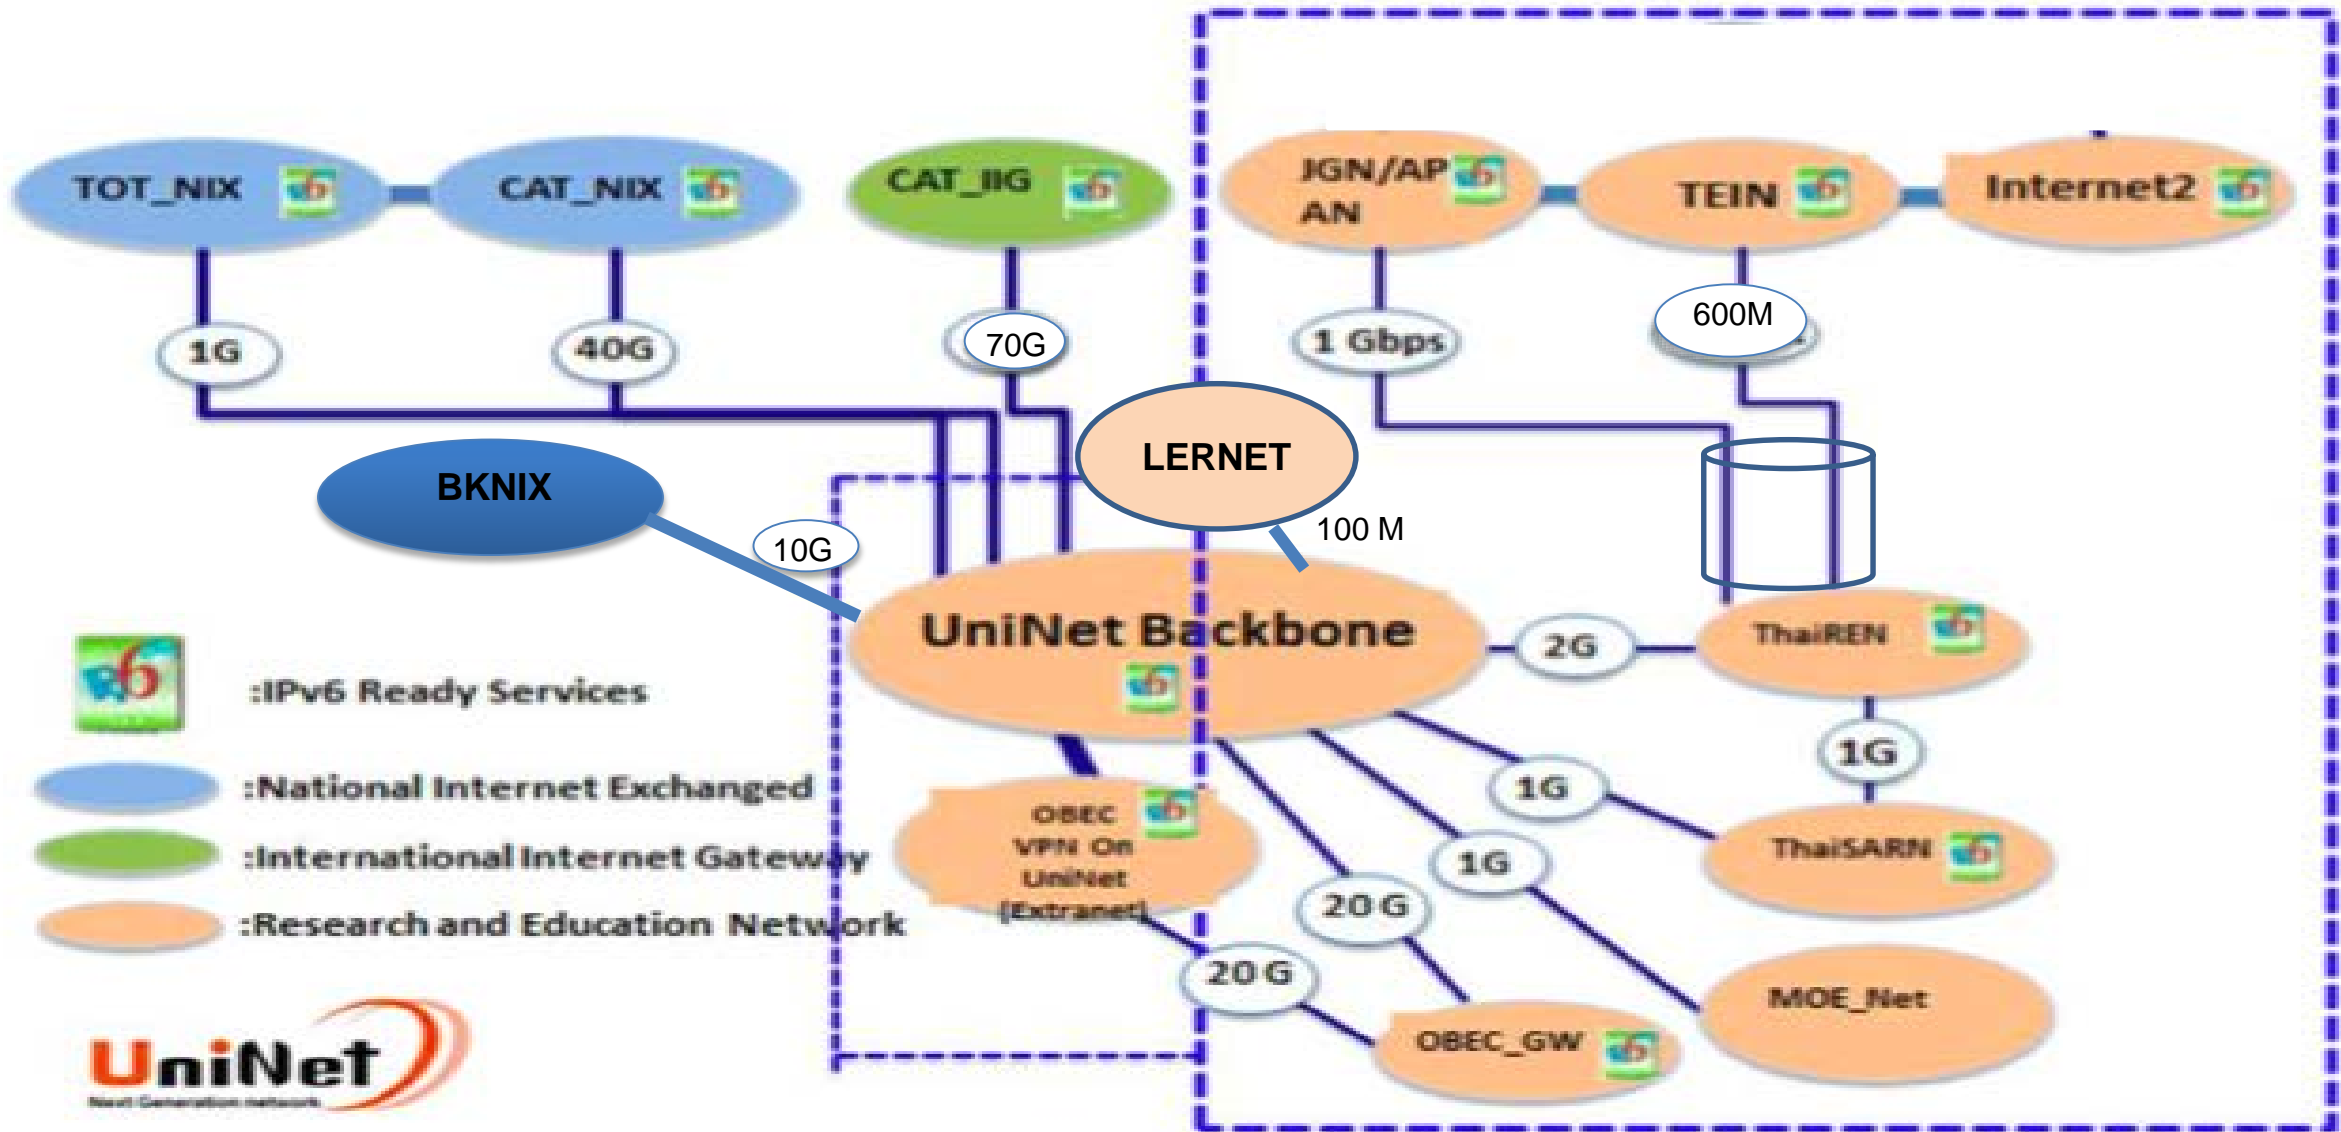

Peering Network Map

Research & Education Networks

Members of Research and Education Network

Universities/Institutes	223
Vocational Education	426
Educational Service Area	227
Basic Education (schools)	9,598
Municipality Public Library	151
Research and other Education	172
Total	10,797

Millions of users!