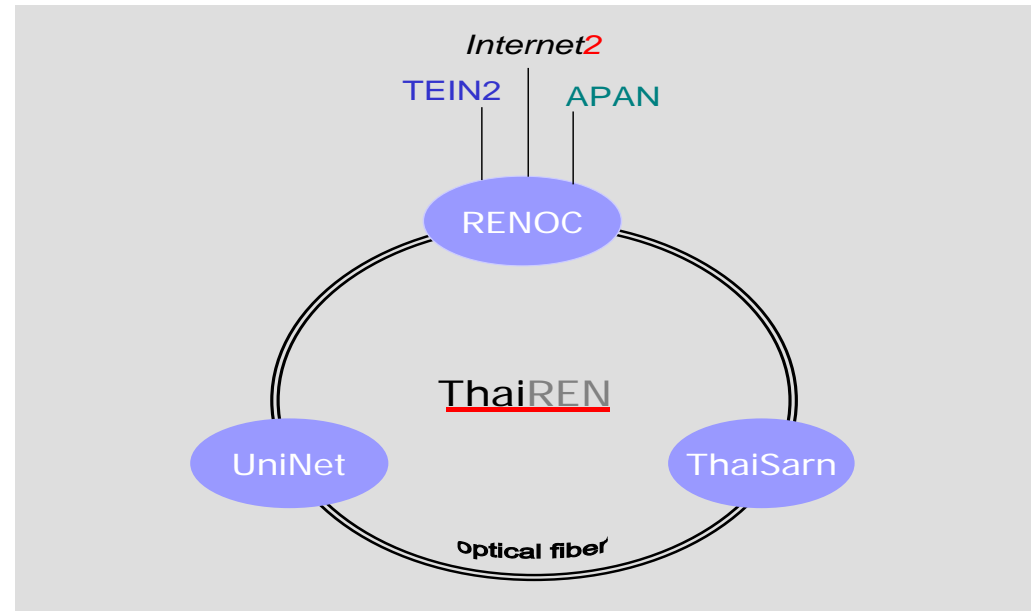

Thailand Research Education Network (ThaiREN)

ThaiREN

Thai Research and Education Network

➤ ThaiREN was established in 2005 to coordinate among research and education networks in Thailand as well as collaborate with international R&E networks.

National R&E Backbone Network

About 66,000 km of optical fiber cables have been installed.

- Optical Network Backbone with DWDM @ N x 10Gbps
- Fiber to the University @ 1 - 2 Gbps
- Fiber to the school @ 10 – 100 Mbps
- Public libraries @ 10 – 100 Mbps