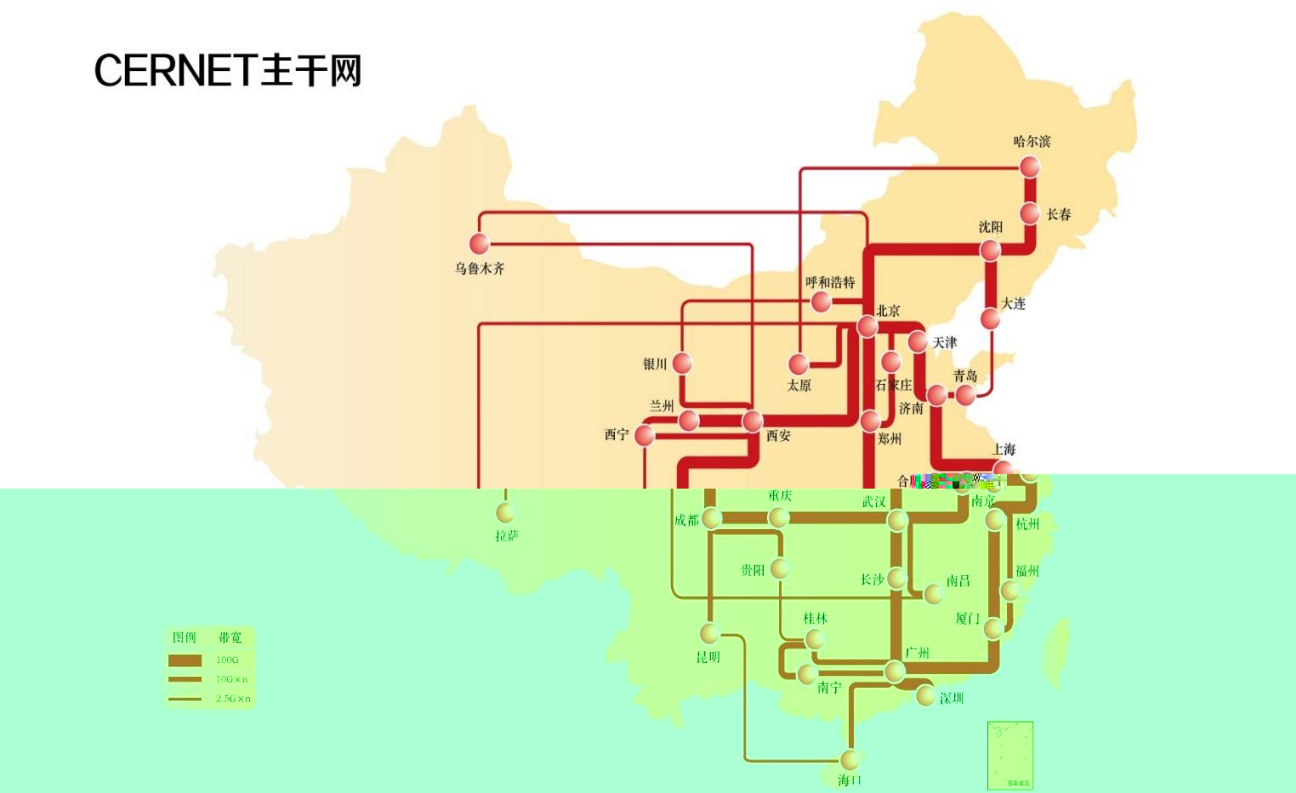

## CERNET主干网

- IPv4 backbone with 38+2 PoPs in 36 cities in mainland China and 1 in HK and 1 in LA in US.
- upgraded to 100G, covers 23 PoPs in 21 cities
- covered in 31 provinces and over 200 cities
- Over 2000 universities and institutes
- 30M users