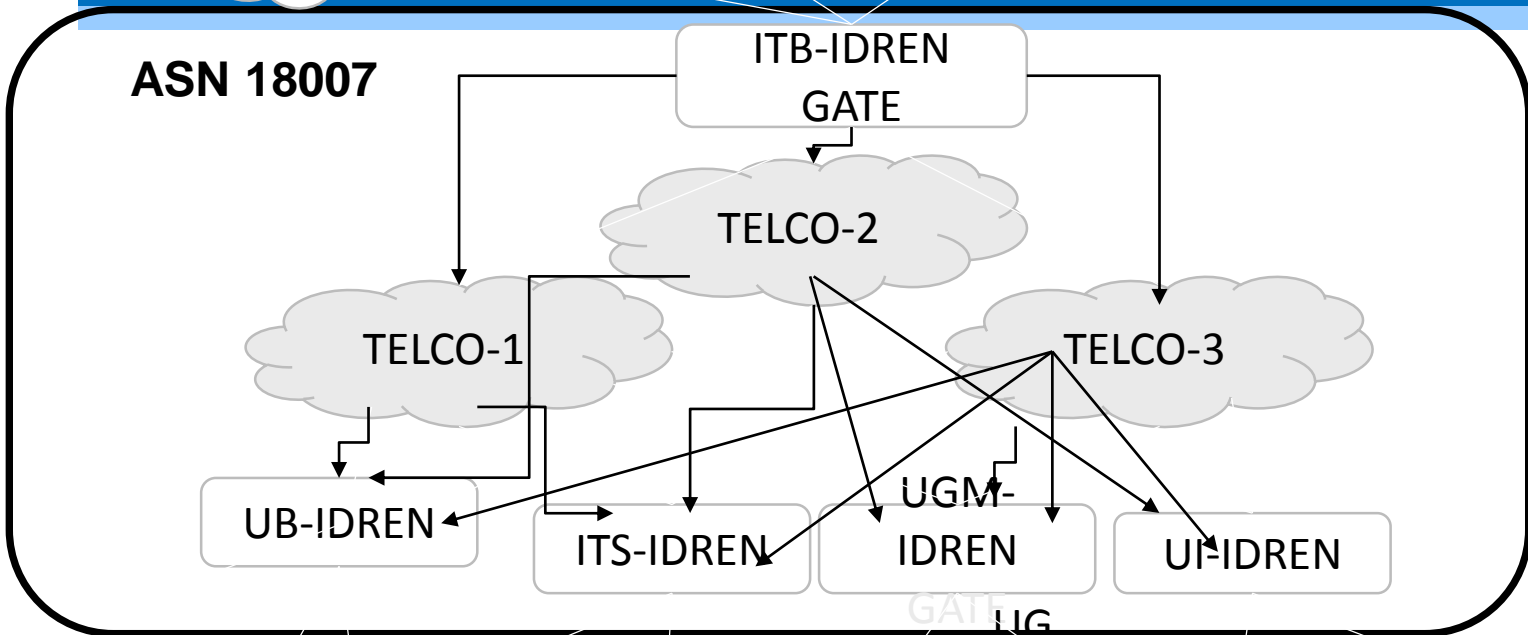

Indonesia Update (ITB)

TEIN4 Meeting
basuki@itb.ac.id

**The 9th TEIN4 Project Meeting, the 10th Governors' Meeting
1 August 2016**

Outline

- IDRen/Inherent Initiatives
- Network Update

Idren/Inherent initiatives updates 2016

- Several universities initiatives to build again NREN (Inherent)
 - Developing interconnected networks amongst Universities/Research Institutions
 - Collaborating in Research & Education
 - Facilitating the development of Open Learning Resources and Information System amongst members
 - Bridging the gaps by connecting islands of knowledge
- Ministry of Science , Technology and Higher Education has accepted to umbrella this initiatives
- Collaboration with TELCO's and Services Provider (ISP)
- Build Collaboration Model
 - Develop Sustainability models

First Implementation (2015)

Approach – IdREN Interconnectivity Concept

- IDREN != INTERNET
 - No transit to Internet
 - Provide transit to other RENs:
 - Currently via TEIN (ASN 24490)
- IDREN-GATE
 - Distribution Node
 - IDREN ASN (ASN 18007)
 - Transit AS
- IDREN-NODE
 - Access Node
 - Stub AS, should never be a transit
 - Univ./Research Institution ASN
- IDREN NET CLOUD
 - ISP/Government supports L2 connectivity
 - R&E Institutions manage & operate L3 Connectivity

Plan on 2016 /2017

Multi connection Multi operator

Map source: <http://www.openstreetmap.org/directions#map=7/-7.368/109.094>

Inherent/IDREN Traffic

- Max 420 Mbps

ITB's gateway , AS18007

- http://bgp.he.net/AS18007#_peers
- More than 50 Universities has been connect ,
- 30 Universities have their Own IP address and ASN, target 100 Universities have their own IP and ASN (next year)