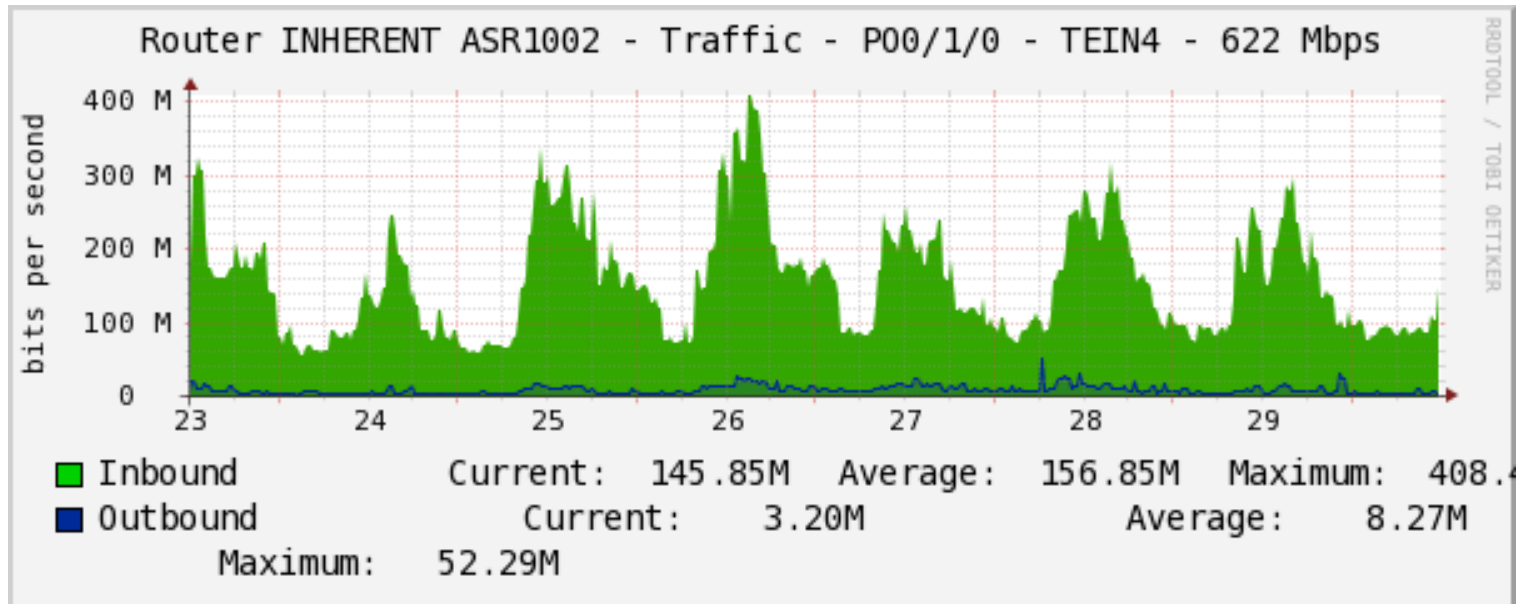

Plan on 2016 /2017

Multi connection Multi operator

Map source: <http://www.openstreetmap.org/directions#map=7/-7.368/109.094>

Inherent/IDREN Traffic

- Max 420 Mbps

ITB's gateway , AS18007

- http://bgp.he.net/AS18007#_peers
- More than 50 Universities has been connect ,
- 30 Universities have their Own IP address and ASN, target 100 Universities have their own IP and ASN (next year)