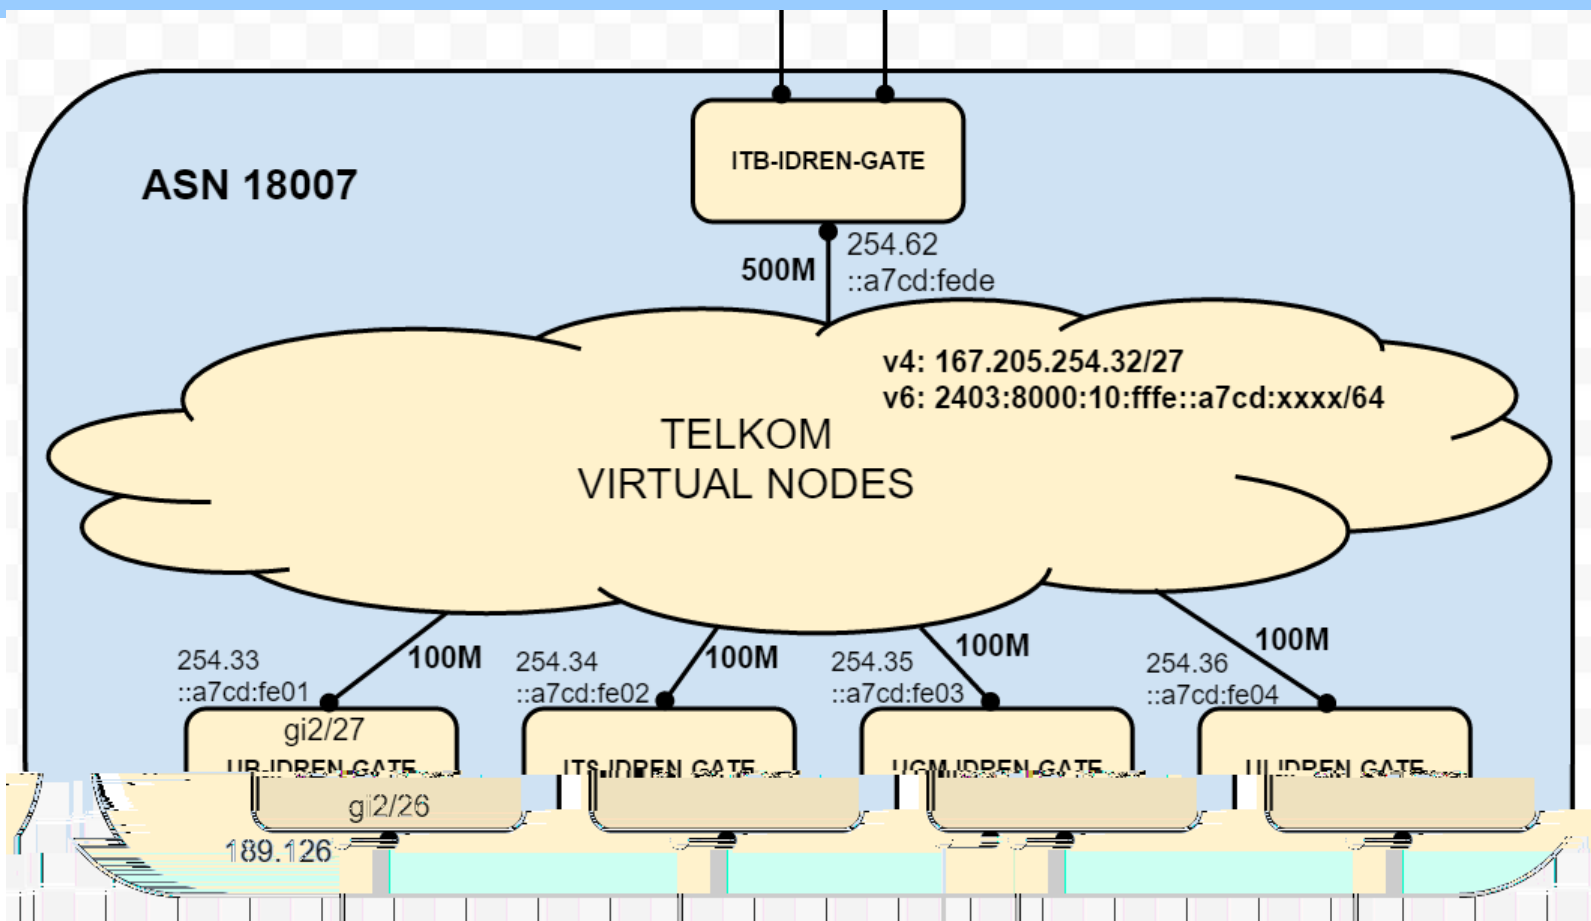

First Implementation (2015)

Approach – IdREN Interconnectivity Concept

- IDREN != INTERNET
 - No transit to Internet
 - Provide transit to other RENs:
 - Currently via TEIN (ASN 24490)
- IDREN-GATE
 - Distribution Node
 - IDREN ASN (ASN 18007)
 - Transit AS
- IDREN-NODE
 - Access Node
 - Stub AS, should never be a transit
 - Univ./Research Institution ASN
- IDREN NET CLOUD
 - ISP/Government supports L2 connectivity
 - R&E Institutions manage & operate L3 Connectivity

Plan on 2016 /2017

Multi connection Multi operator

Map source: <http://www.openstreetmap.org/directions#map=7/-7.368/109.094>

Inherent/IDREN Traffic

- Max 420 Mbps

ITB's gateway , AS18007

- http://bgp.he.net/AS18007#_peers
- More than 50 Universities has been connect ,
- 30 Universities have their Own IP address and ASN, target 100 Universities have their own IP and ASN (next year)